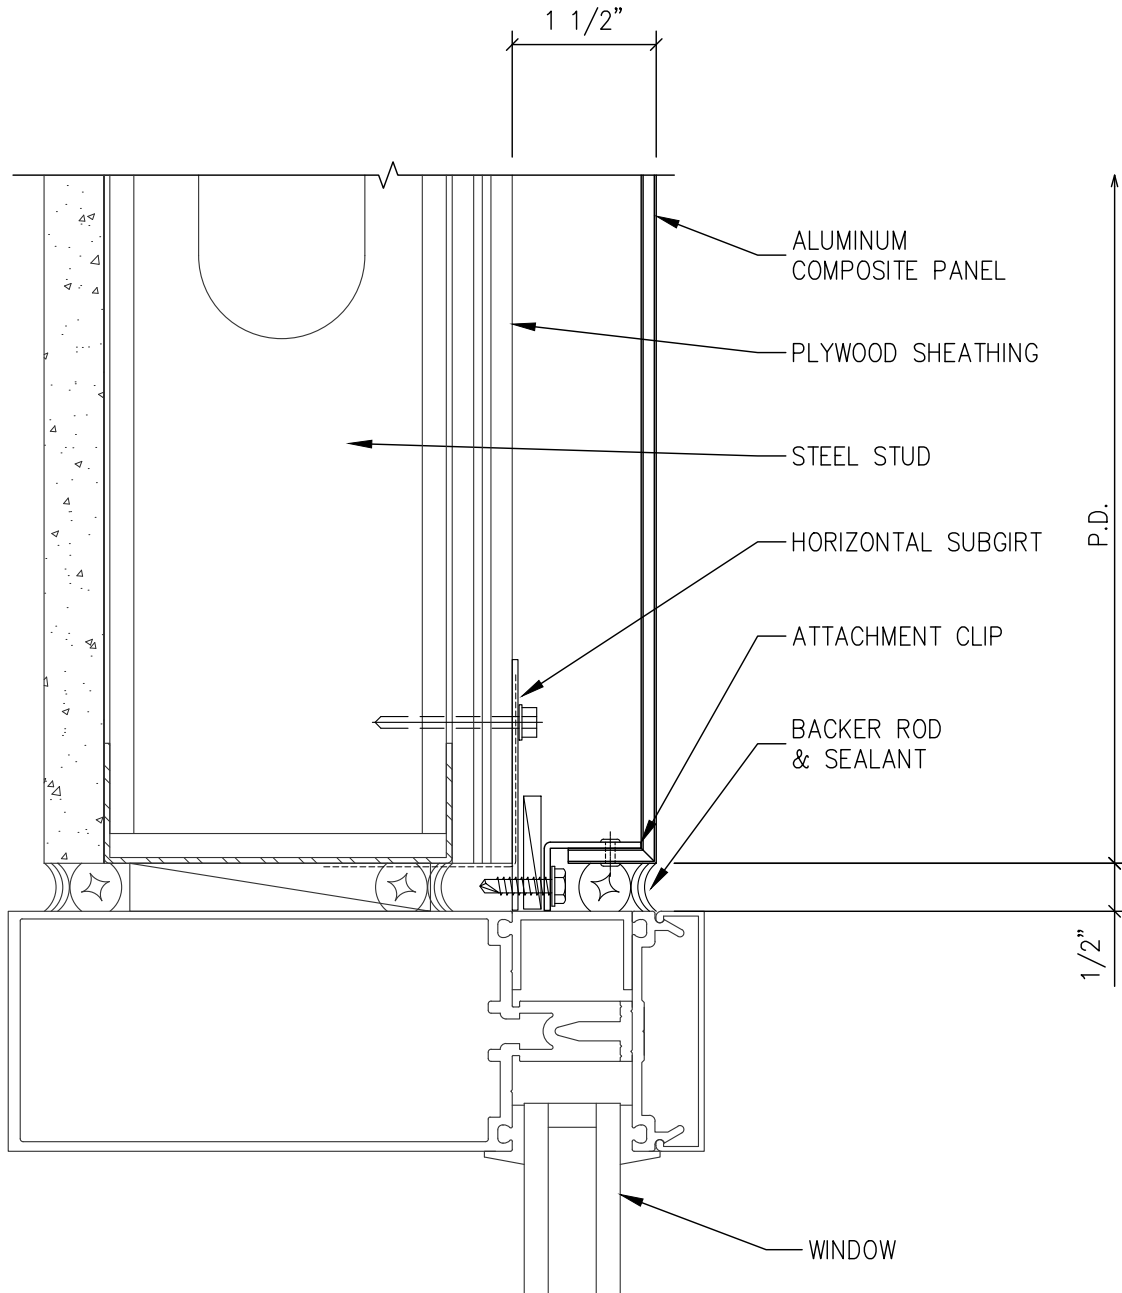

CNC Metalcraft, LLC.
11187 Excelsior Blvd - Hopkins, MN 55343
(P) 952-938-3356 (F) 952-938-5482