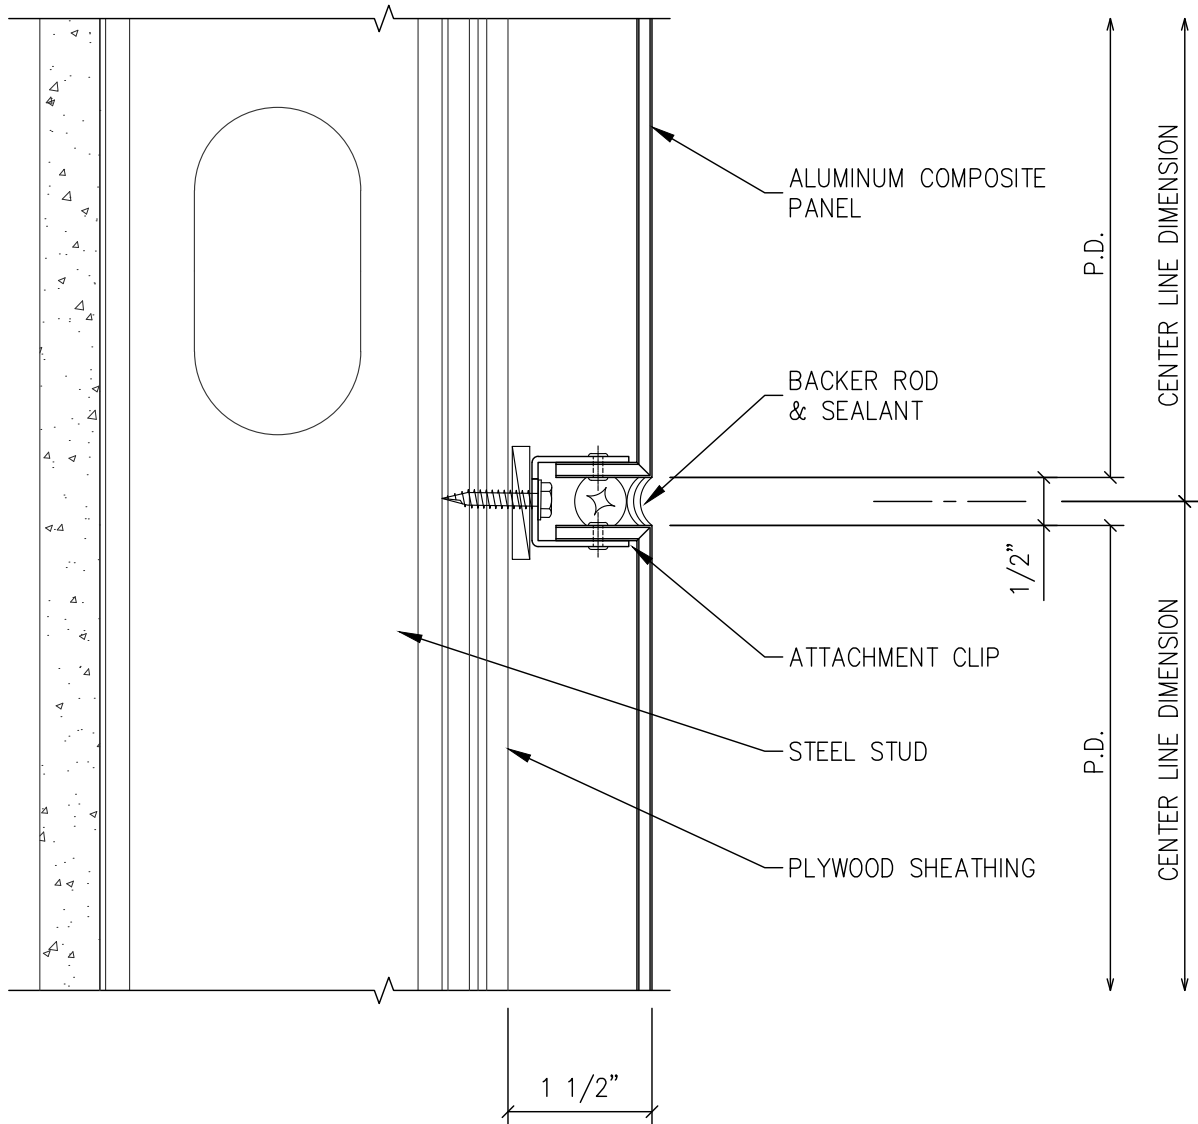

CNC Metalcraft, LLC.
11187 Excelsior Blvd - Hopkins, MN 55343
(P) 952-938-3356 (F) 952-938-5482