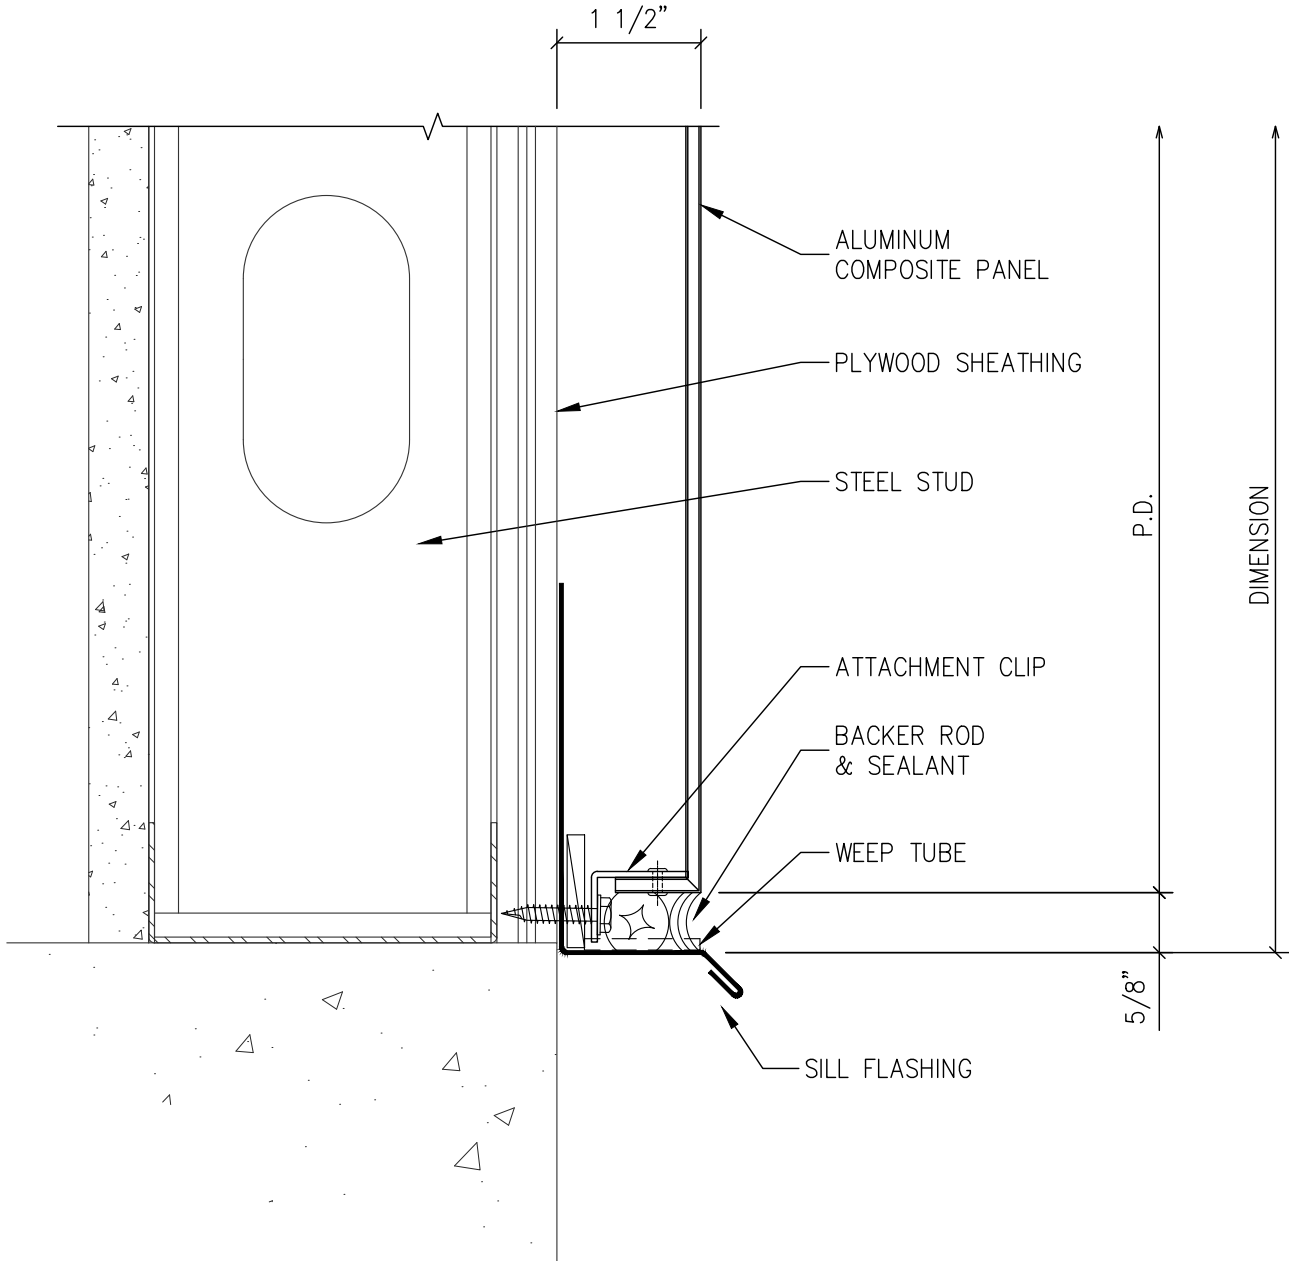

CNC Metalcraft, LLC.
11187 Excelsior Blvd - Hopkins, MN 55343
(P) 952-938-3356 (F) 952-938-5482