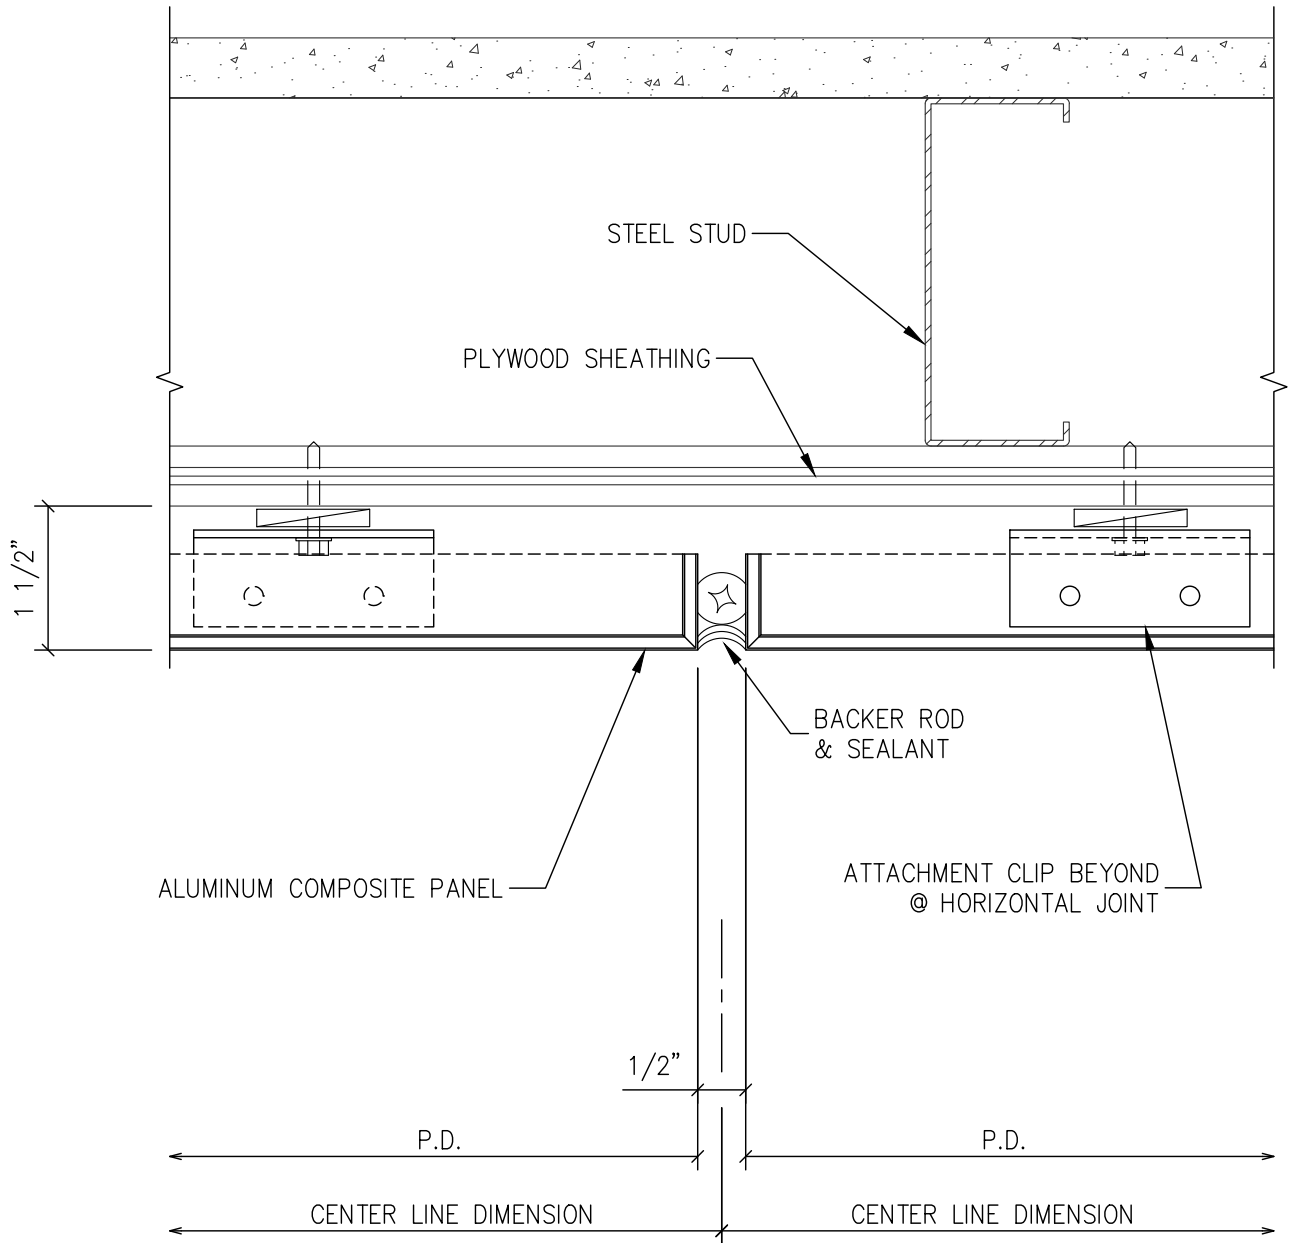

CNC Metalcraft, LLC.
11187 Excelsior Blvd - Hopkins, MN 55343
(P) 952-938-3356 (F) 952-938-5482