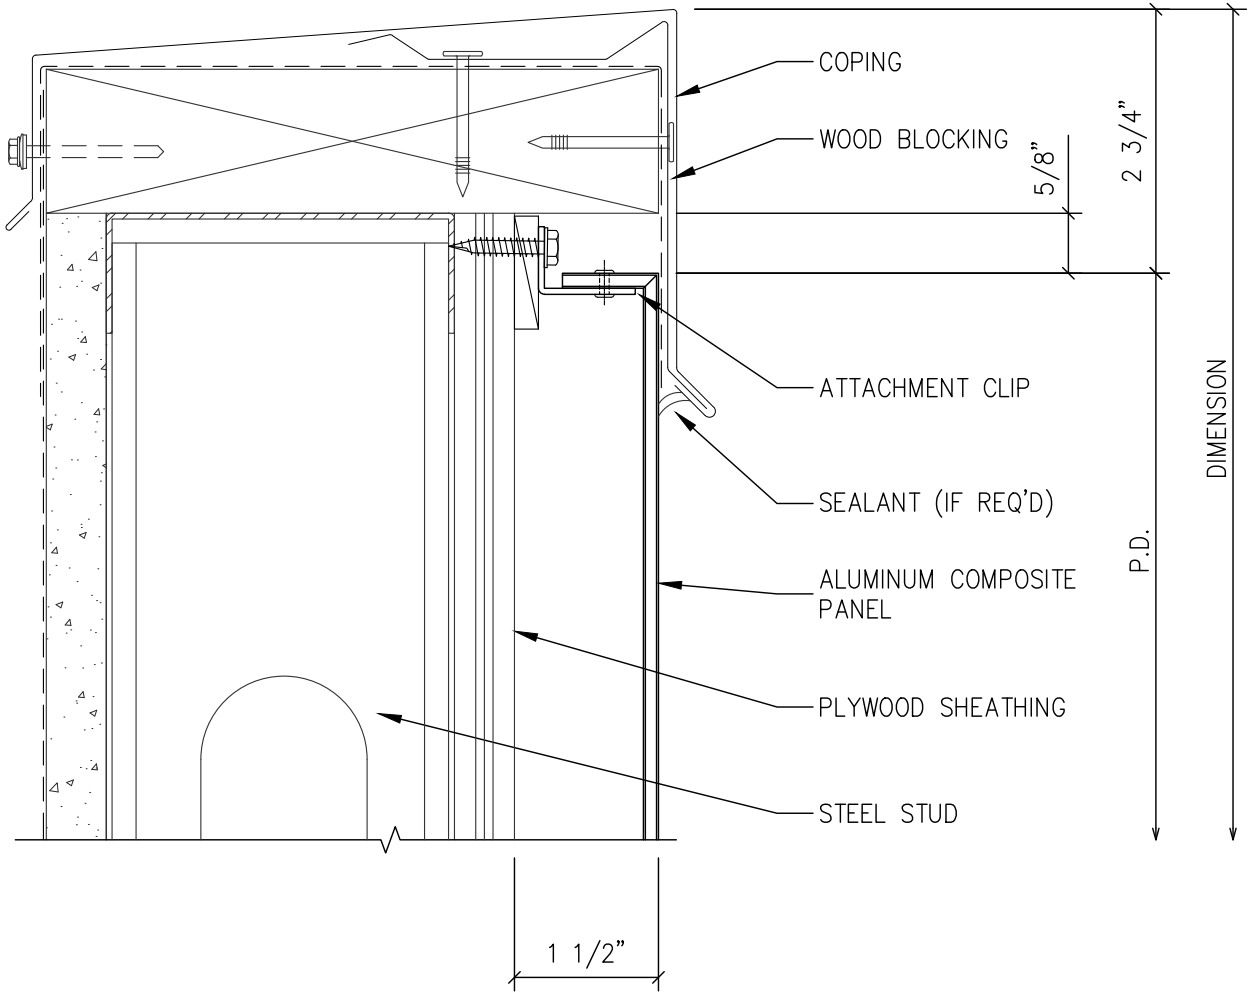

CNC Metalcraft, LLC.
11187 Excelsior Blvd - Hopkins, MN 55343
(P) 952-938-3356 (F) 952-938-5482

<u>PAGE</u>	<u>CONDITION</u>
1	PARAPET DETAIL
2	HORIZONTAL JOINT DETAIL
3	VERTICAL JOINT DETAIL
4	BASE DETAIL (A)
5	BASE DETAIL (B)
6	WINDOW HEAD DETAIL
7	WINDOW SILL DETAIL
8	WINDOW JAMB DETAIL
9	PANEL JAMB DETAIL
10	INSIDE CORNER DETAIL

CNC Metalcraft, LLC.
11187 Excelsior Blvd - Hopkins, MN 55343
(P) 952-938-3356 (F) 952-938-5482