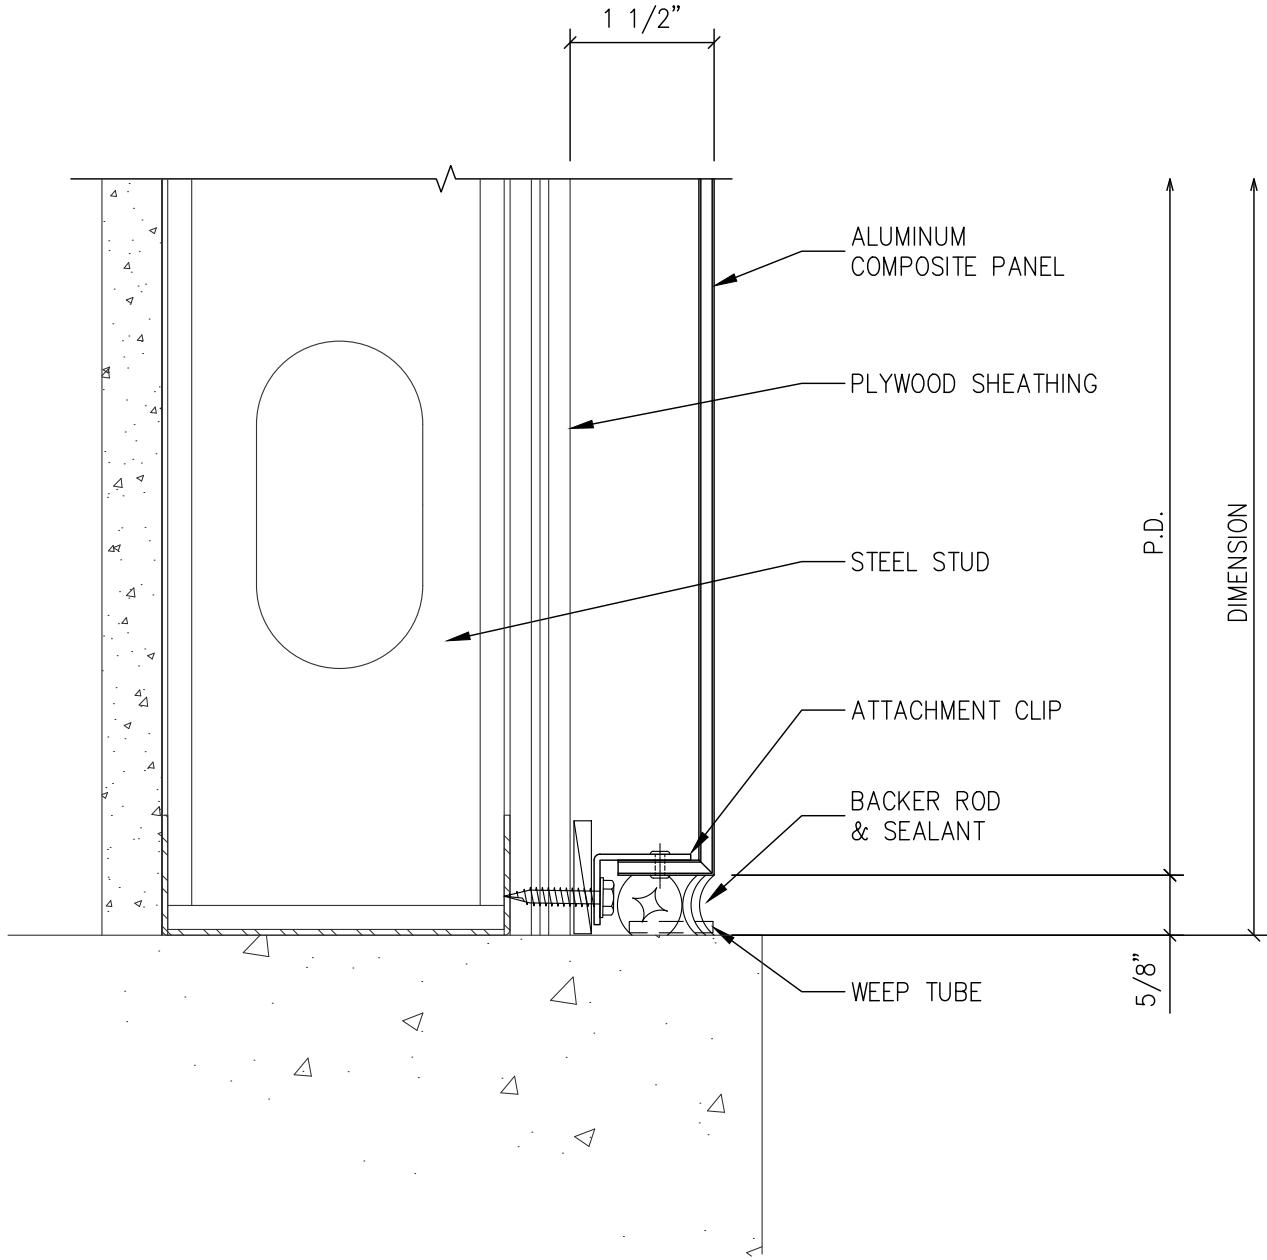

CNC Metalcraft, LLC.
11187 Excelsior Blvd - Hopkins, MN 55343
(P) 952-938-3356 (F) 952-938-5482